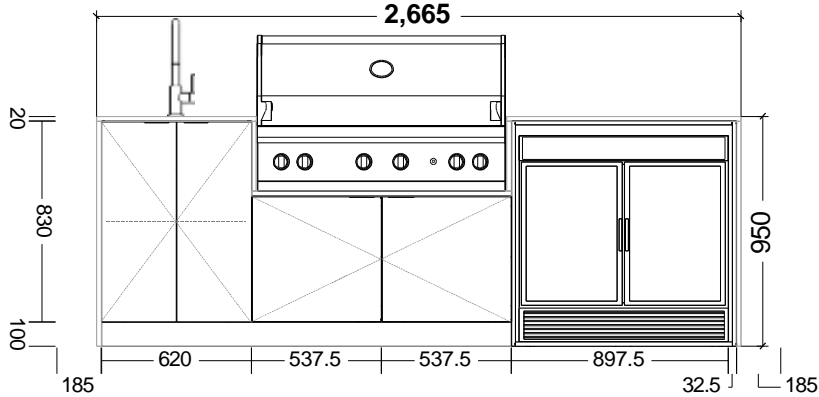

HAUTE ALFRESCO

Design: **The BAROSSA**

Technical Drawing

Size

Appliances:
 BBQ - GB0104
 Fridge - EA865BFSS
 Sink - ALS4545SS
 Tap - PSS1001SB

Door Finish: TBC
 Benchtop: TBC
 Kicker: 100mm Handle: Lip
 Handle