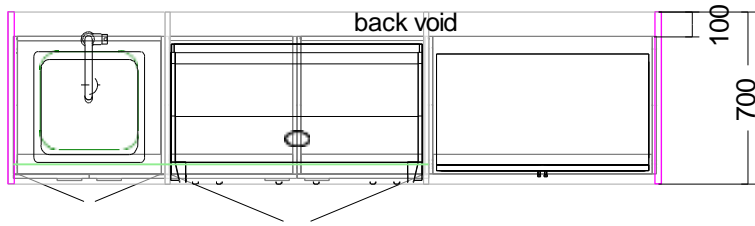

HAUTE ALFRESCO

Design: **The BAROSSA**

Technical Drawing

Size

Appliances:
 BBQ - GB0104
 Fridge - EA865BFSS
 Sink - ALS4545SS
 Tap - PSS1001SB

Door Finish: TBC
 Benchtop: TBC
 Kicker: 100mm Handle: Lip
 Handle