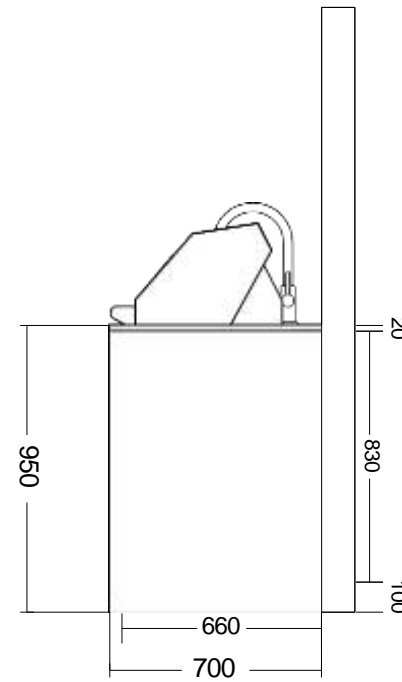

HAUTE ALFRESCO

Design: **The BAROSSA**

Technical Drawing

Size

Appliances:
 BBQ - GB0104
 Fridge - EA865BFSS
 Sink - ALS4545SS
 Tap - PSS1001SB

Door Finish: TBC
 Benchtop: TBC
 Kicker: 100mm Handle: Lip
 Handle